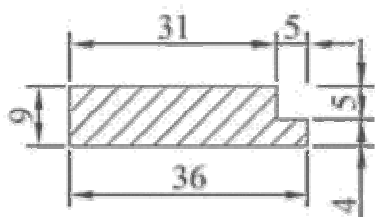

Prefabricated Teakdecks and Cockpit sets

Below dimensions of Teak are always carried in stock:

JB MARINE ApS

Toldbodgade 11 - 4800 Nykøbing F. - Denmark
Tel: +45 5443 2090 - Fax: +45 5443 2113
info@jbmarine.dk - www.jbmarine.dk