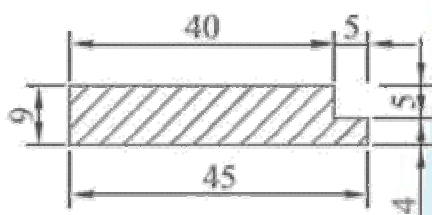

Prefabricated Teakdecks and Cockpit sets

Below dimensions of Teak are always carried in stock:

JB MARINE ApS

Toldbodgade 11 - 4800 Nykøbing F. - Denmark
Tel: +45 5443 2090 - Fax: +45 5443 2113
info@jbmarine.dk - www.jbmarine.dk